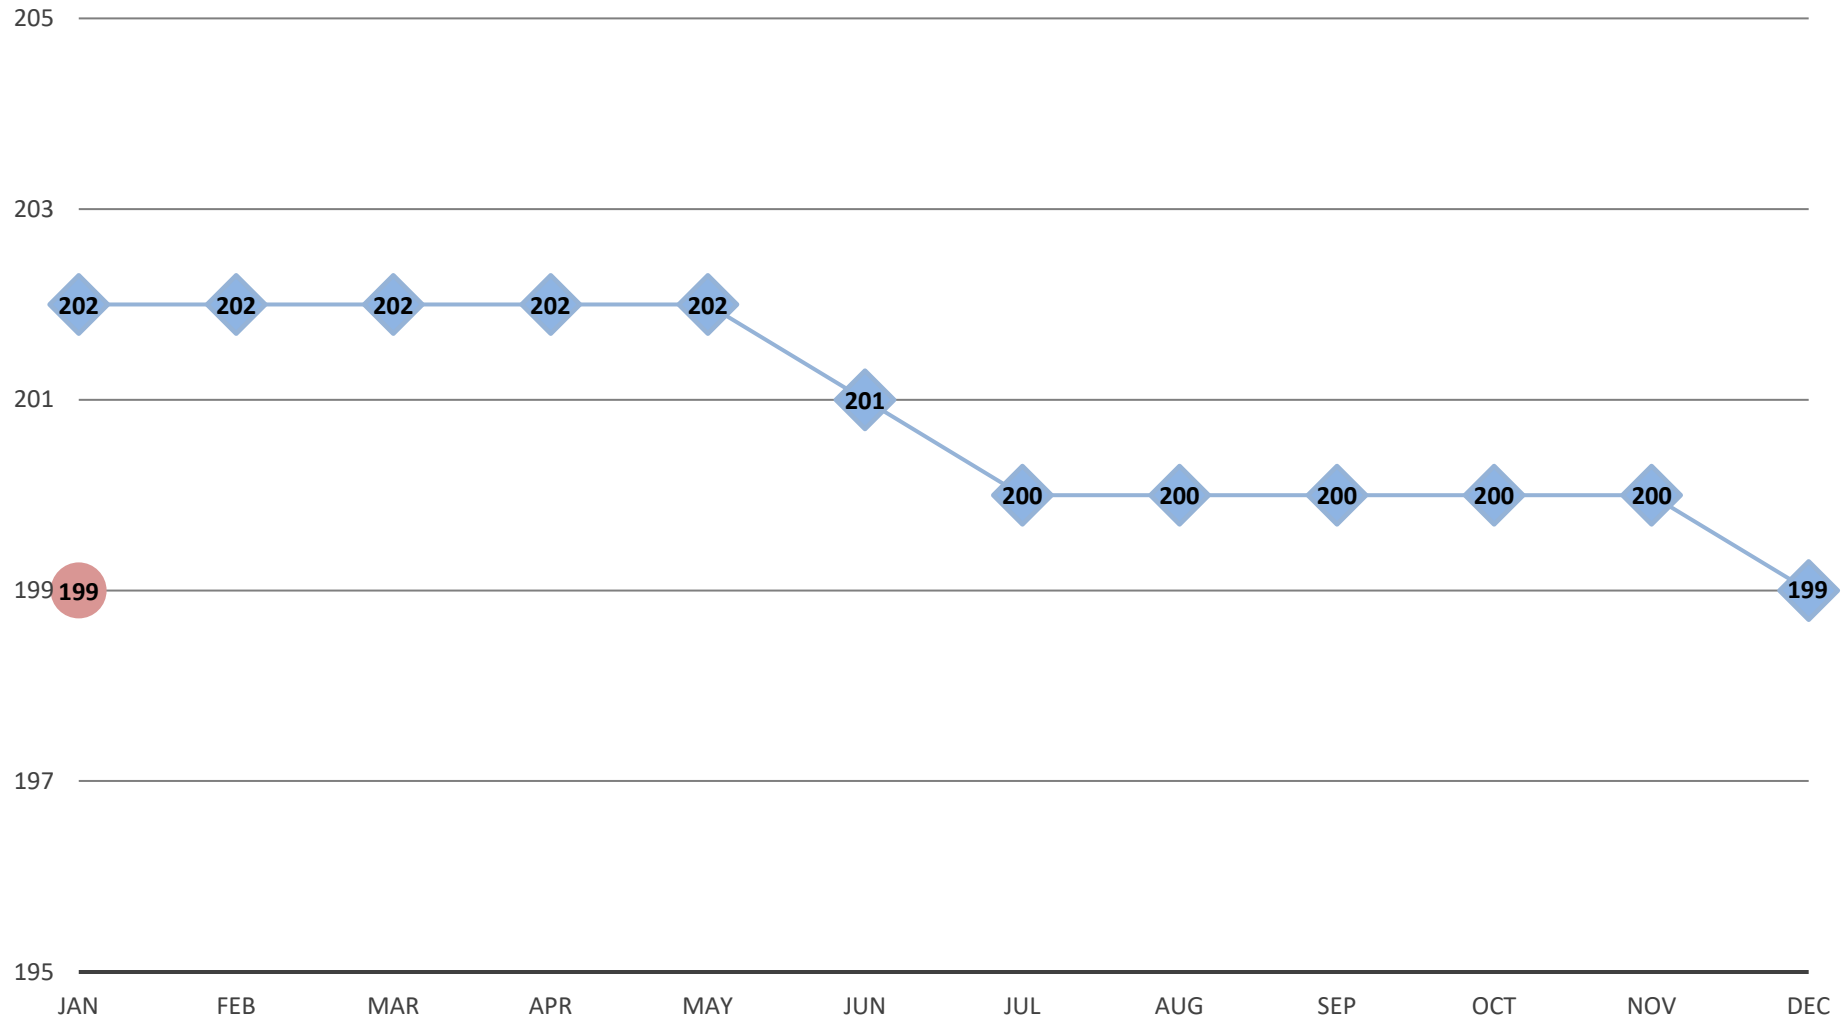

AVERAGE RAILROAD EMPLOYMENT (IN THOUSANDS) JANUARY 2024 - JANUARY 2025

The preliminary calendar year 2024 average was 201,000. In December 2025, all figures will be revised when 2024 data is finalized.

◆ 2024 ● 2025

Note: Employment estimates rely on monthly Class I reports to the Surface Transportation Board.