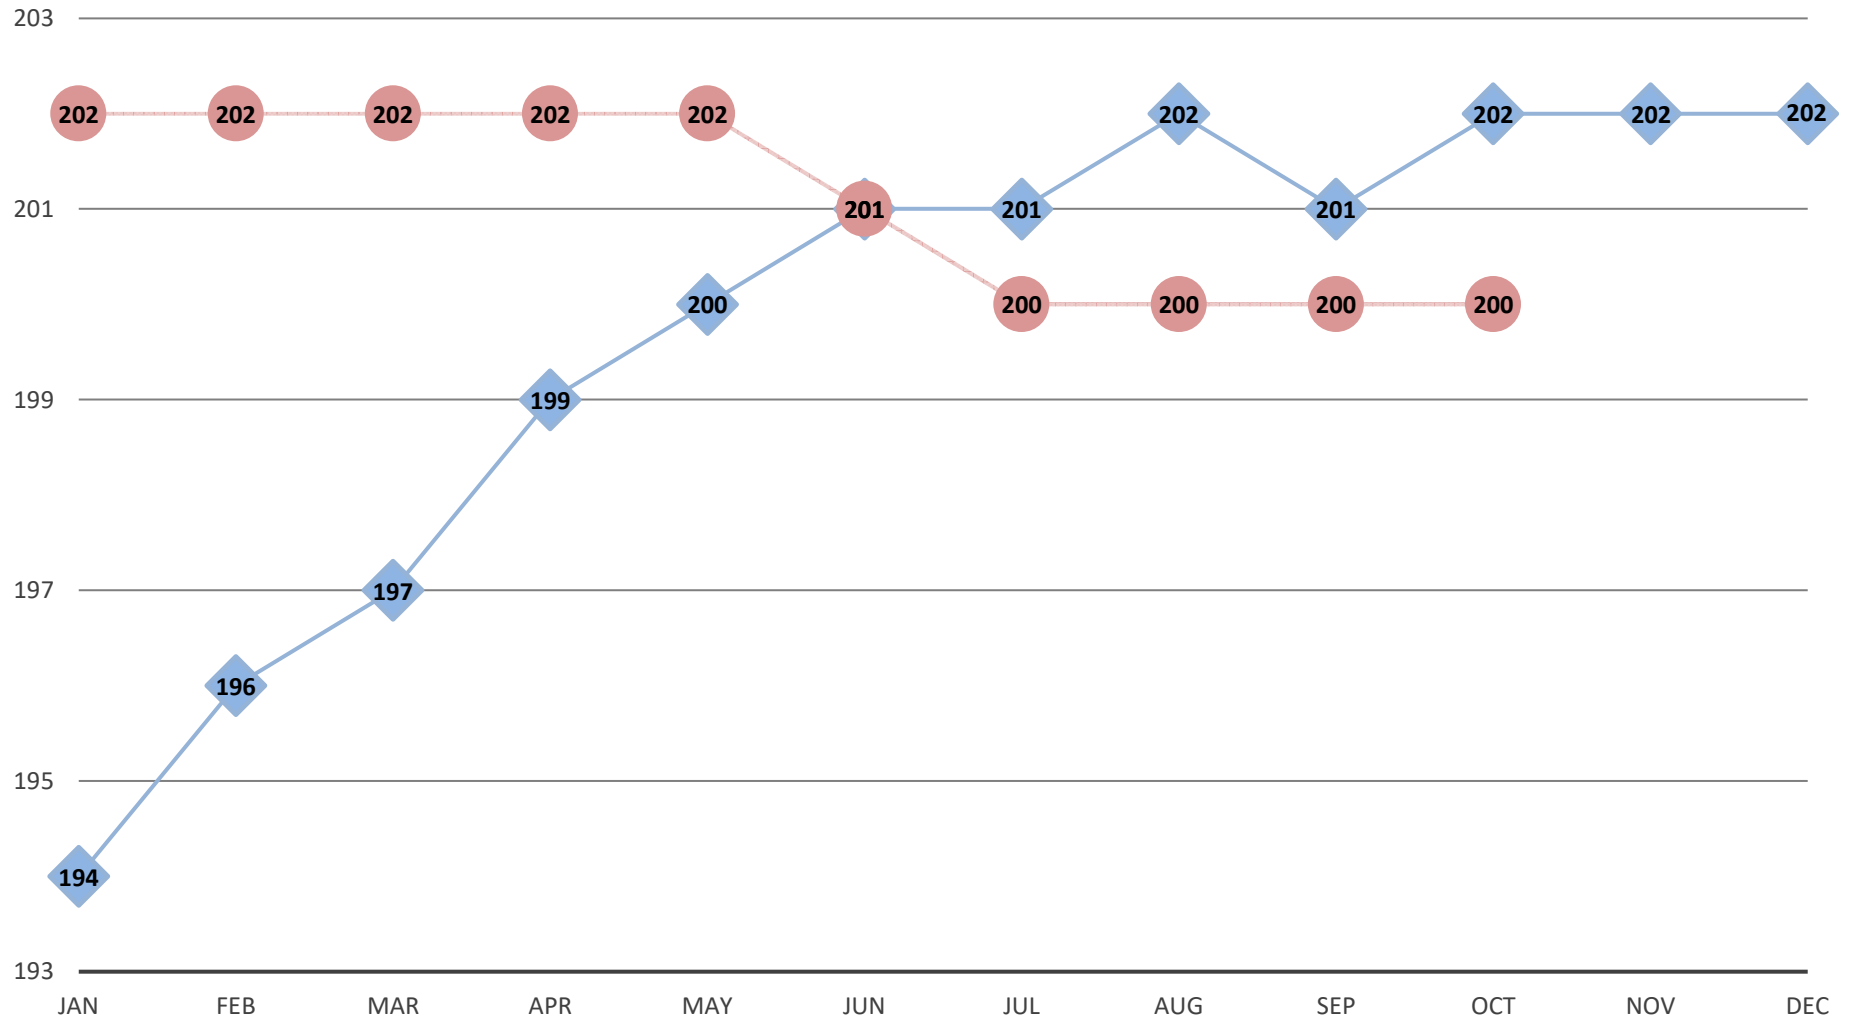

AVERAGE RAILROAD EMPLOYMENT (IN THOUSANDS) JANUARY 2023 - OCTOBER 2024

Figures for calendar years 2023 and 2024 reflect updated employment information. Calendar year 2023's average is 200,000.

◆ 2023 ● 2024

Note: Employment estimates rely on monthly Class I reports to the Surface Transportation Board.