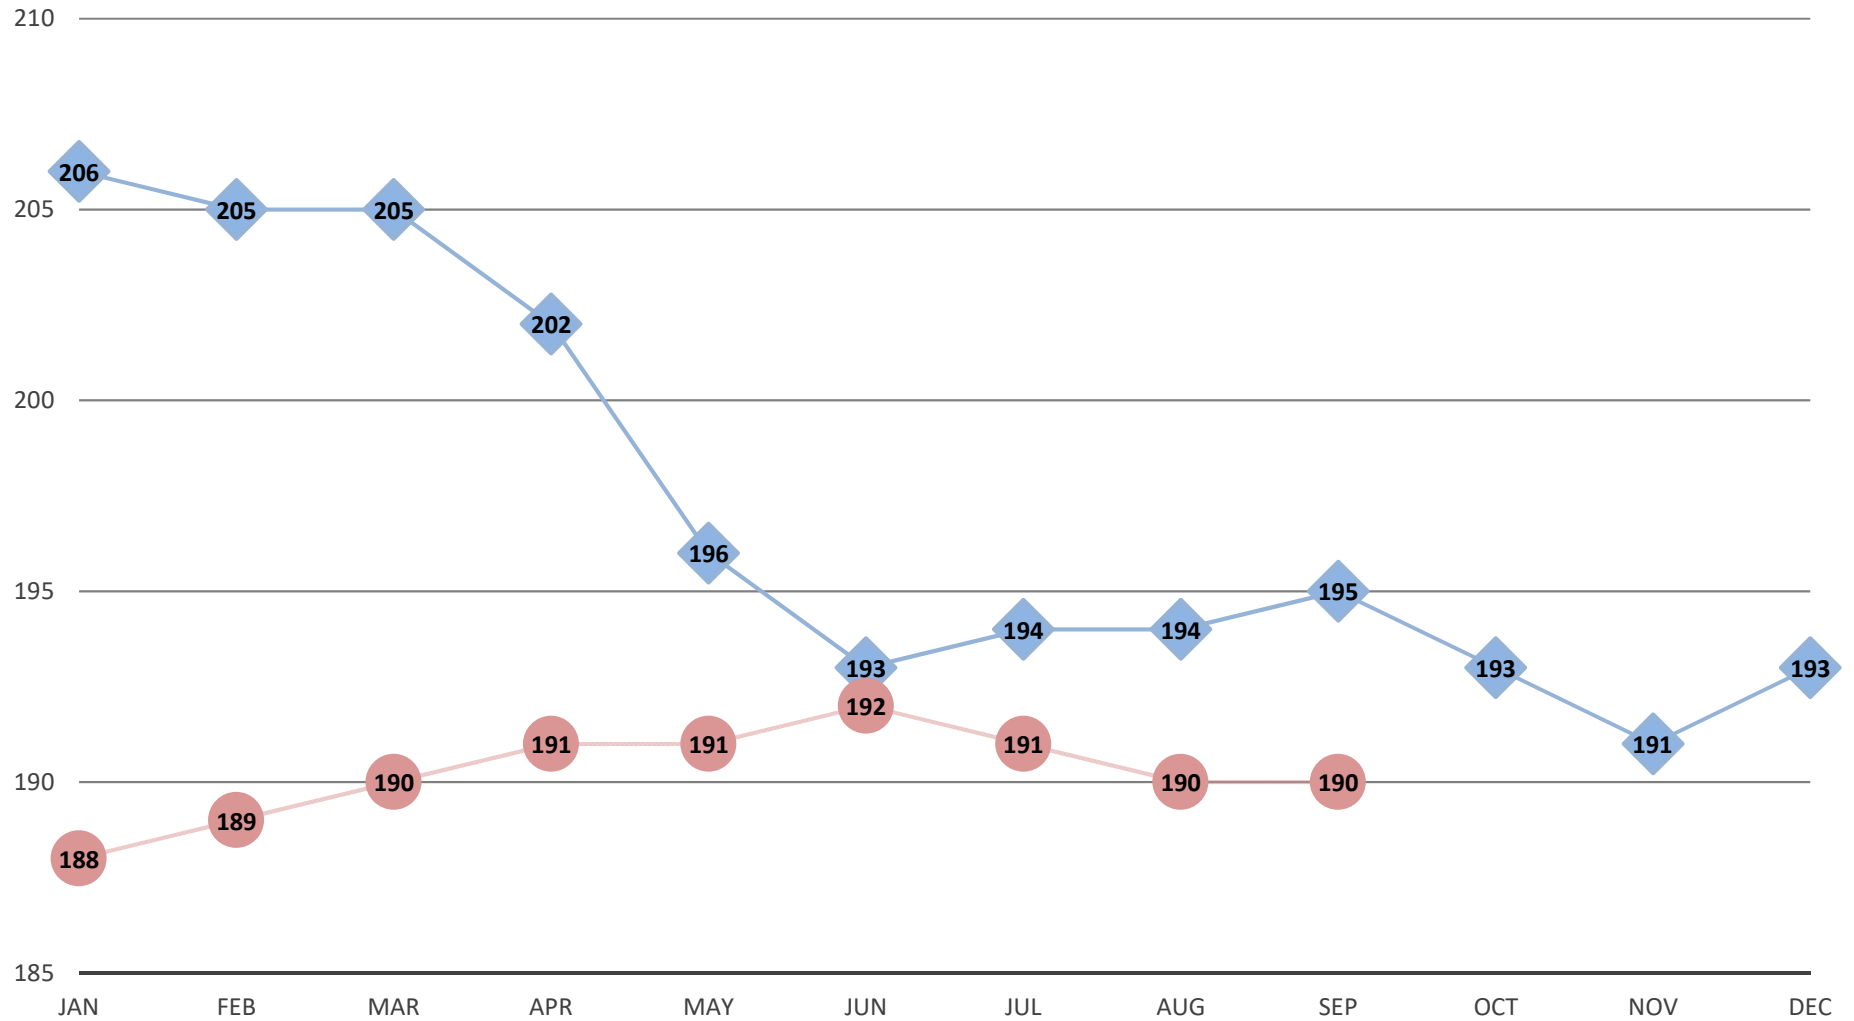

# AVERAGE RAILROAD EMPLOYMENT (IN THOUSANDS) JANUARY 2020 - SEPTEMBER 2021

**The calendar year average was 197,000 for 2020. In December 2021, all figures will be revised when 2020 data is finalized.**

◆ 2020    ● 2021