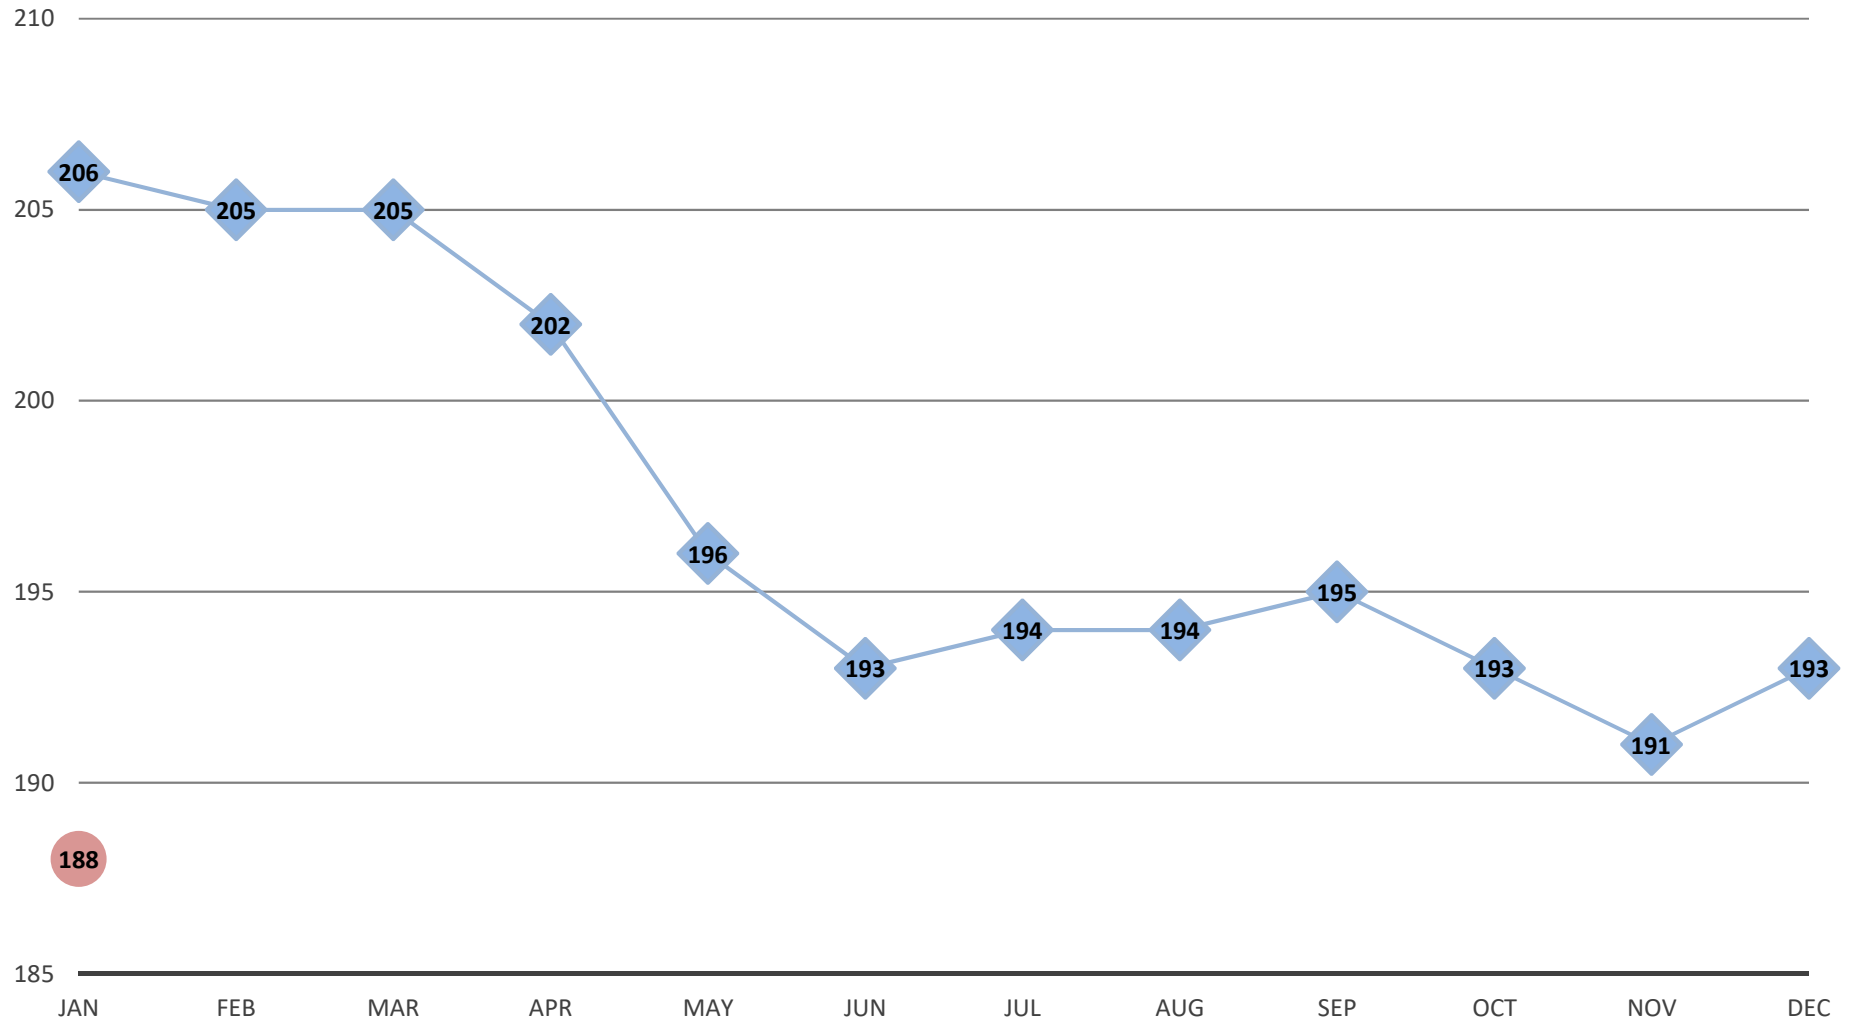

AVERAGE RAILROAD EMPLOYMENT (IN THOUSANDS) JANUARY 2020 - JANUARY 2021

The calendar year average was 197,000 for 2020. In December 2021, all figures will be revised when 2020 data is finalized.

—◆— 2020 —●— 2021