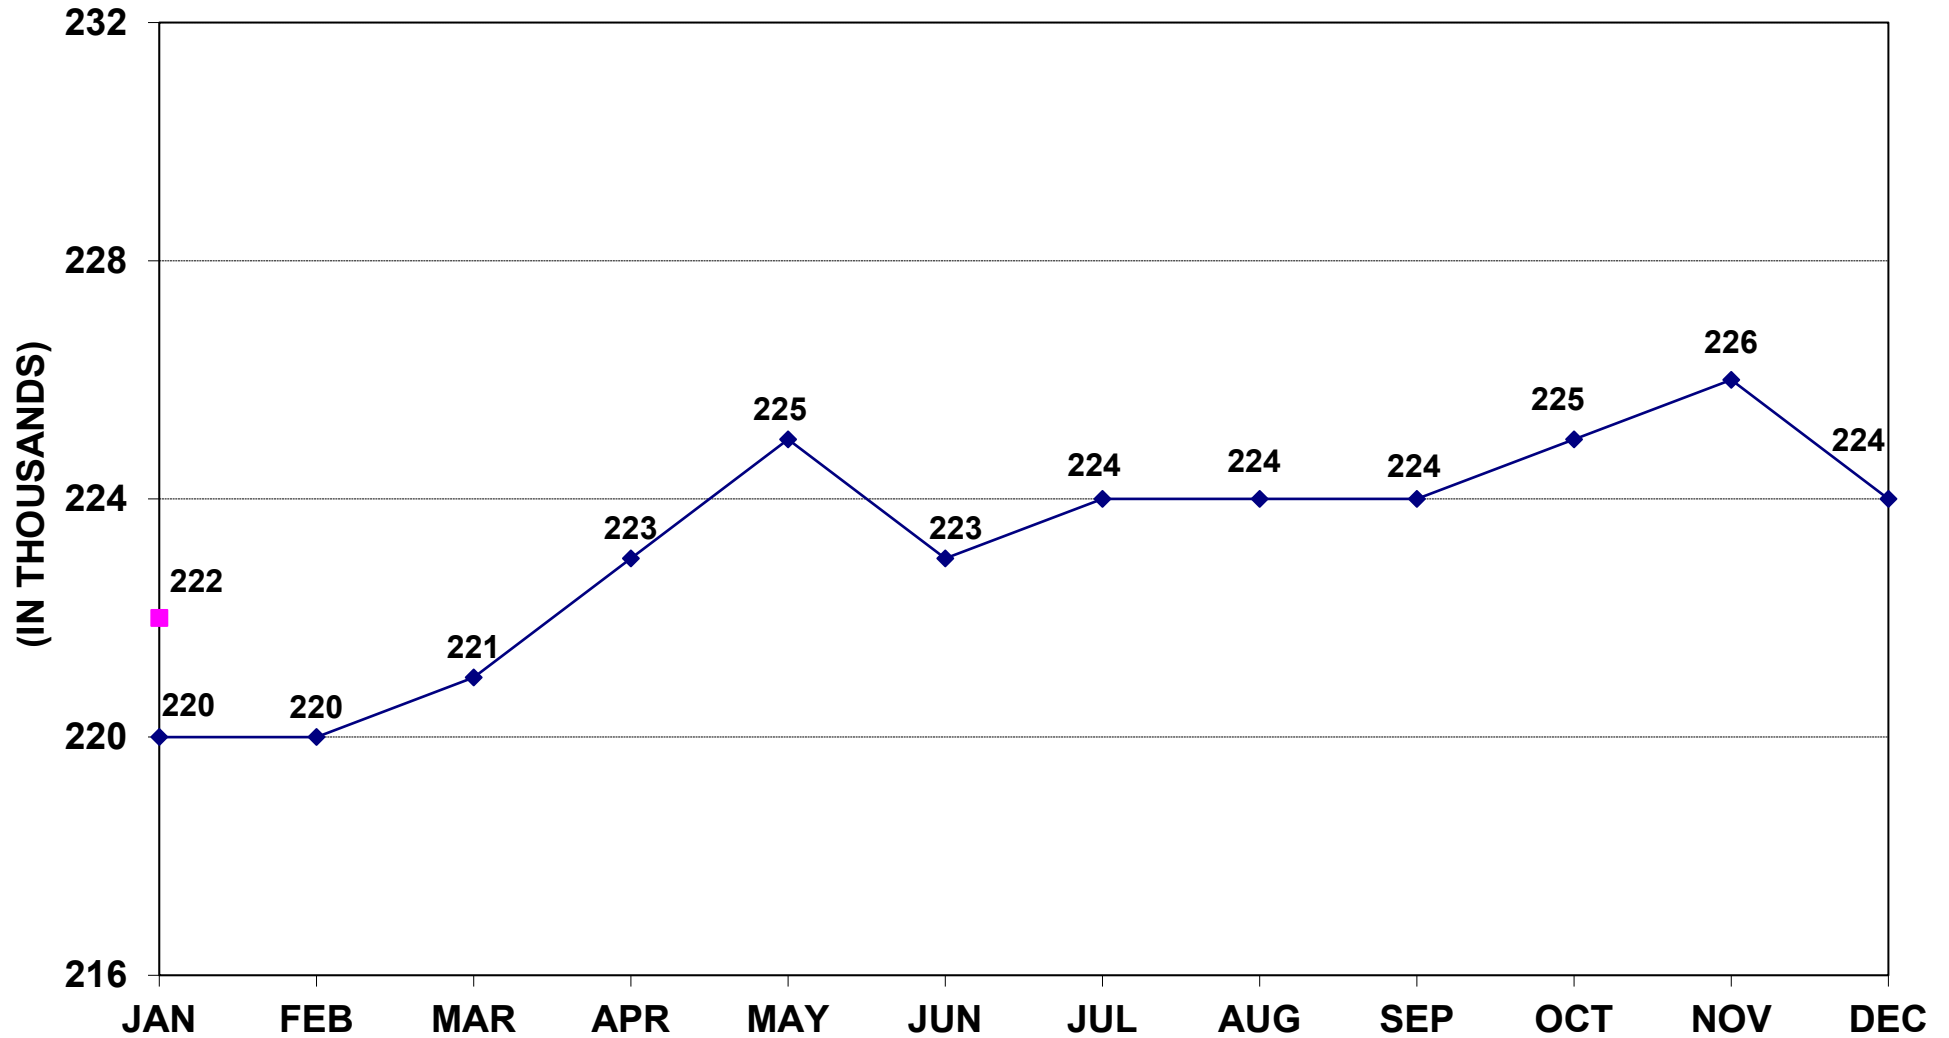

AVERAGE RAILROAD EMPLOYMENT JANUARY 2018 - JANUARY 2019

The preliminary calendar year 2018 average was 223,000. In December 2019, all figures will be revised when 2018 data is finalized.