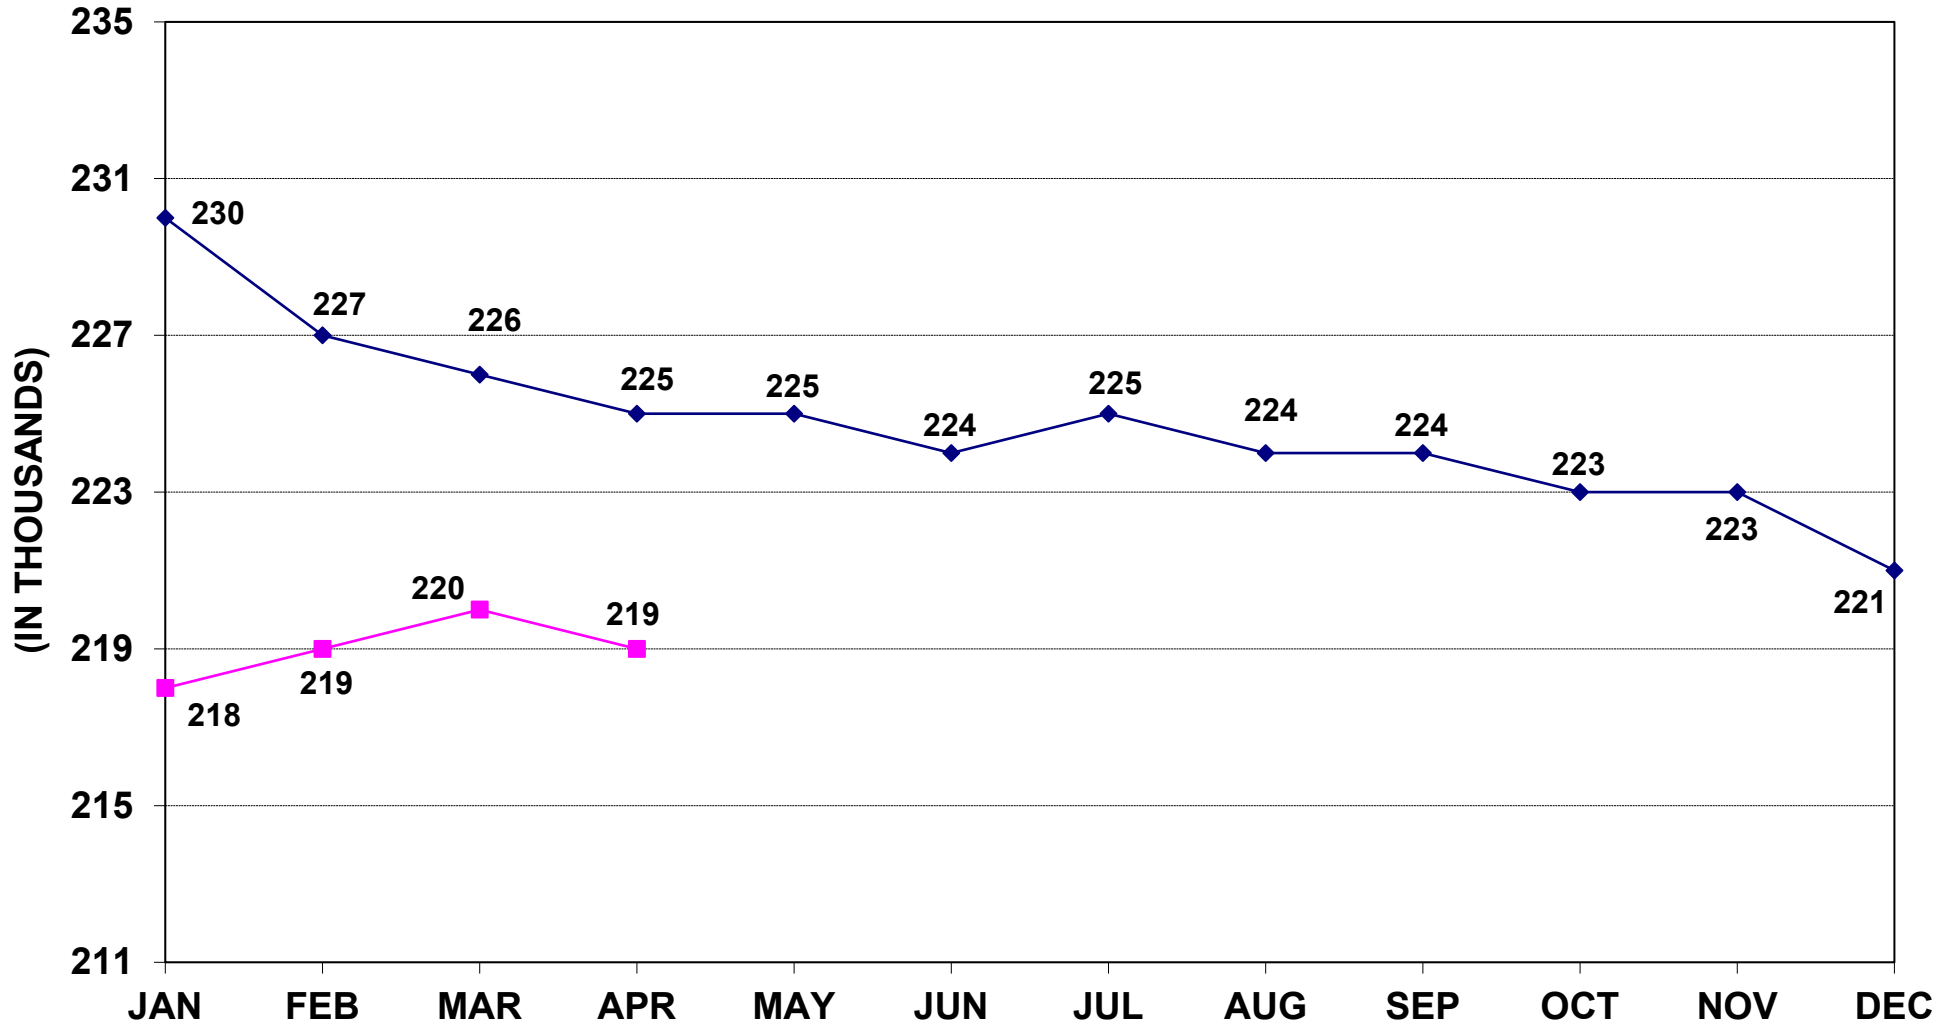

AVERAGE RAILROAD EMPLOYMENT JANUARY 2016 - APRIL 2017

The calendar year 2016 average was 225,000.